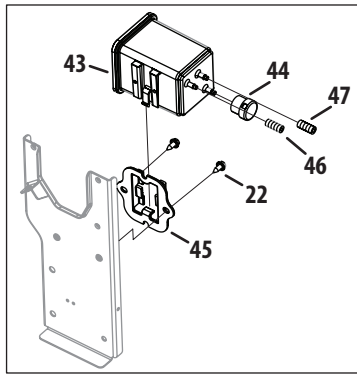

Seat, Fuel Tank & Electrical

Seat, Fuel Tank & Electrical

Ref. No.	Part No.	Description	Ref. No.	Part No.	Description
1	710-0607	Tap Screw, 5/16-18, 0.500	27	925-05013	Seat Switch
2	712-04063	Flange Lock Nut, 5/16-18	28	725-1643	Switch Spring
3	720-04009A	Knob, 3/8-16, .875	29	925-1745A	Key
4	732-04905	Seat Spring	30	926-0320	Insulator Plate
5	735-0271A	Bumper, .62 DIA X .3	31	738-04237A	Shoulder Screw, #10-32, .500
6	938-0140	Shldr Spacer, .435 X .178-5/16 X .56	32	783-07384	Battery Hold-Down Bracket
7	757-04083A	Seat	33	738-1132	Screw, Shoulder, .250 x .150
	757-04099	Seat, (International)	34	712-0271	Nut, Sems, 1/4-20
8	783-07213	Seat Pivot Bracket	35	657-00000	Seat (TB)
9	683-04754	PTO Handle Assembly		657-00001	Seat (International)
10	712-04065	Flange Lock Nut, 3/8-16	36	710-0560	Carriage Bolt, 3/8-16 x 1.75
11	720-04049A	Handle Grip, 3/8	37	710-3178	Carriage Bolt, 3/8-16 x .75
12	725-0157	Cable Tie, 3/16 X .05 X 7.4	38	912-3020	Nut, Jam, 3/8-16
13	732-04956	Extension Spring, .50 OD X 4.646 LG	39	720-04186	Wing Knob, 3/8-16
14	738-04554	Shoulder Bolt, .500 X .270:3/8-16	40	731-08661	Seat Pan Support
15	946-04802	PTO Cable	41	932-04010	Compression Spring, .845 OD x 1.00
16	735-04081	Rubber Grommet	42	783-07210	Seat Bracket
17	751-12118	Rollover Valve	43	951-10589	5 Gallon Carbon Canister
18	951-04366	Fuel Tank, 1-3 Gal.	44	951-10590	Vent Filter Canister
	951-04386	Fuel Tank, 1.3 Gal., Carb	45	951-10610	Canister Adapter Bracket
	951-04385	Fuel Tank, 1.3 Gal., (International)	46	751-10749-30	Fuel Hose, White
19	951-12179A	Fuel Cap	47	751-10750-48	Fuel Hose, Yellow
	951-12426	Fuel Cap, Carb	48	683-04735	Seat Frame Assembly
20	925-1707D	Battery, 155 CCA	49	732-04085	Extension Spring, .48 OD x 5.00 LG
21	710-0227	Screw, #8	50	732-04940	Extension Spring, 7.91 LG
22	710-1652	Tap Screw, 1/4-20, .625	51	764-04140	Seat Cover
23	712-04064	Flange Lock Nut, 1/4-20		764-05003	Seat Cover (International)
24	725-04363	Interlock Switch	—	925-05359	Wiring Harness (Not Shown)
25	725-04439	Solienoid, 12v	—	725-05436	Wiring Harness, B&S (Not Shown)
26	925-04659	Three-Way Key Switch			

NOTE, Tractor features vary by model. NOT all parts listed above and pictured on the previous page are standard equipment.